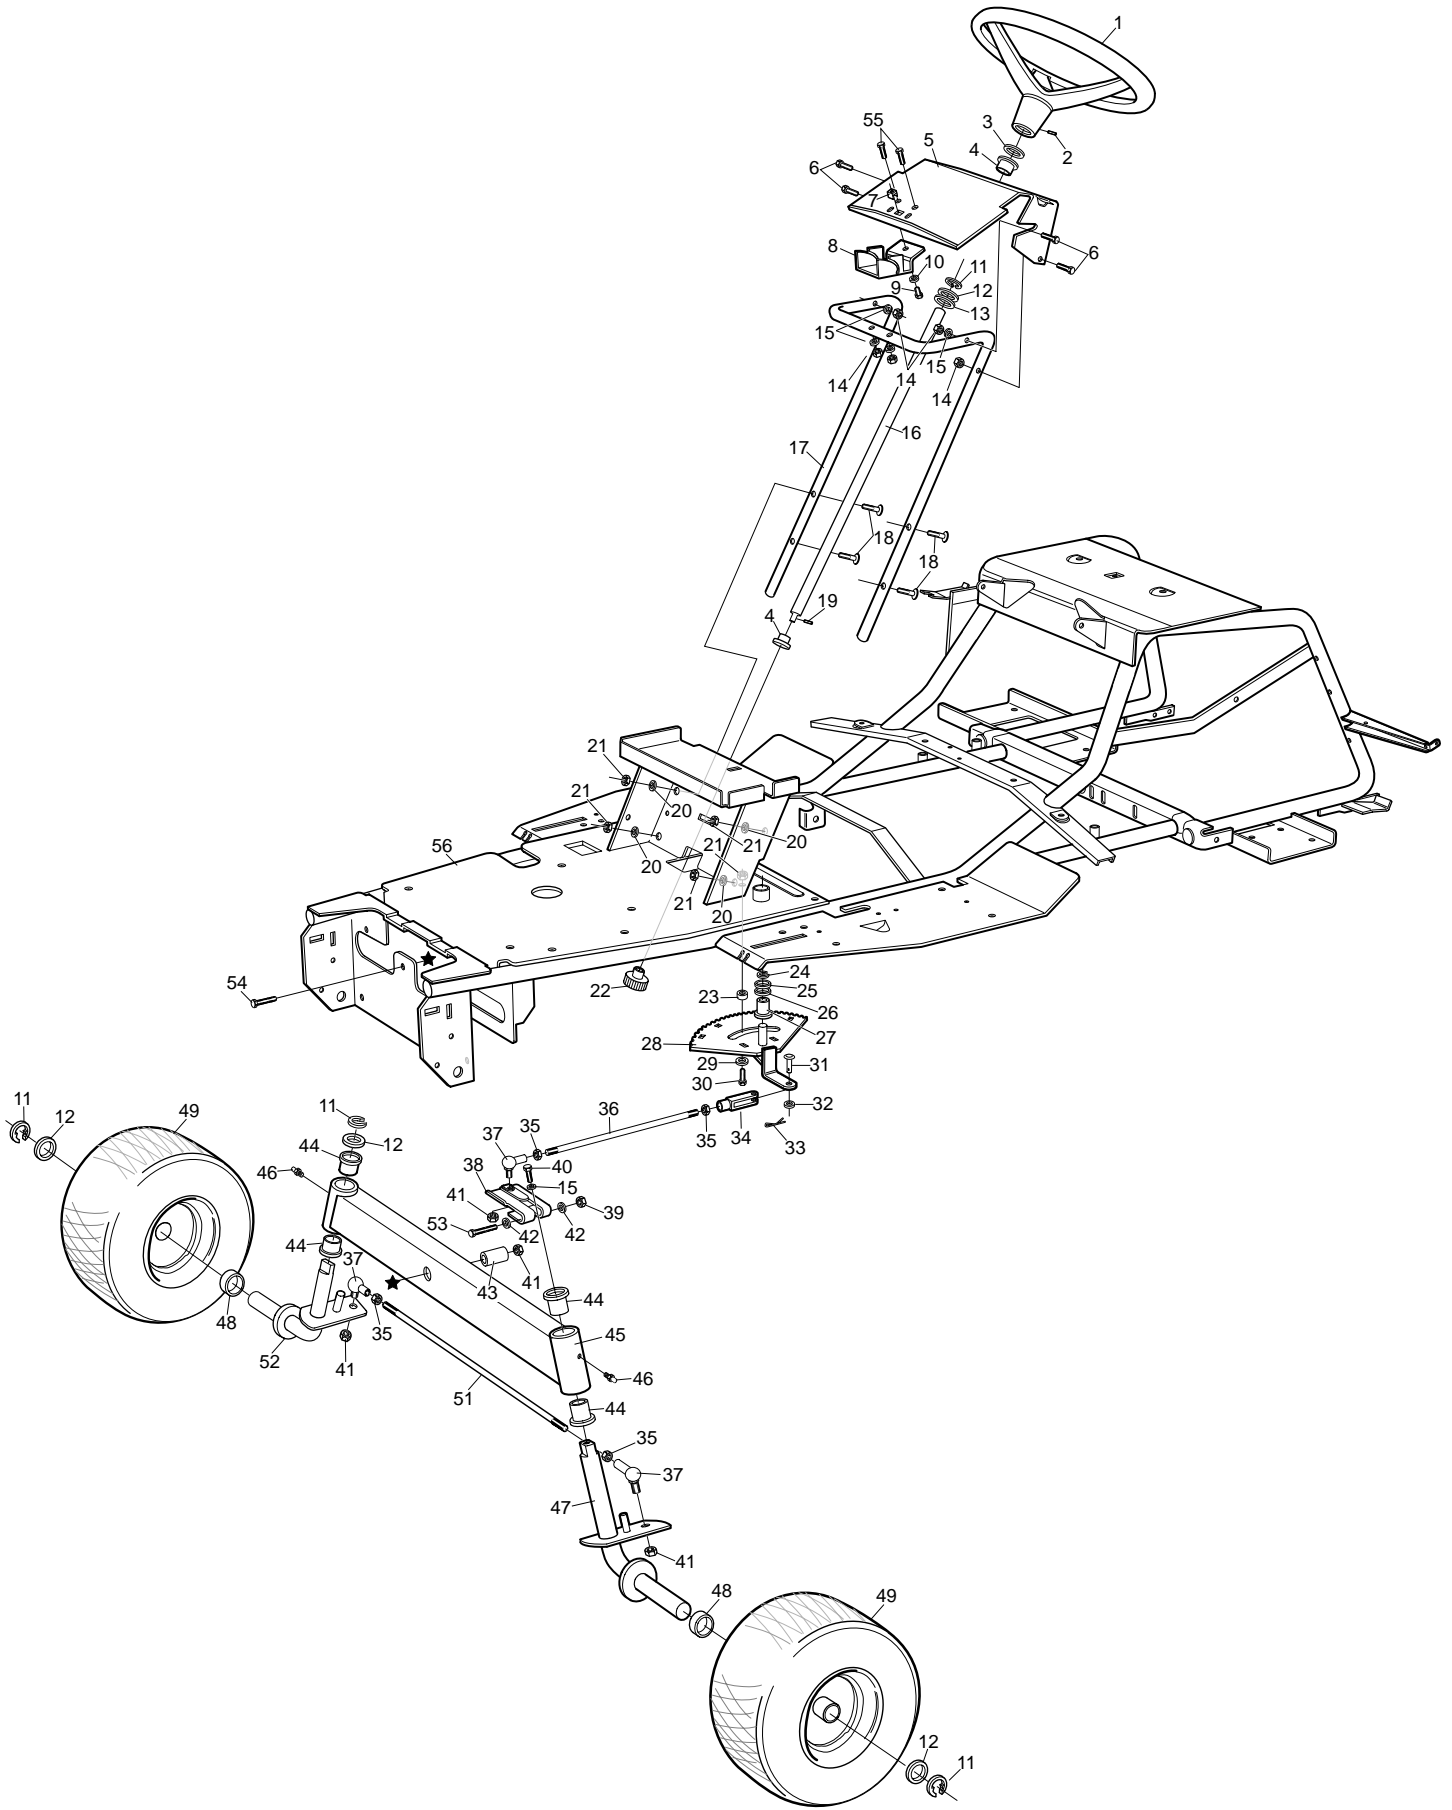

ITEM NO.	DESCRIPTION.	PART NO.	QTY.	ITEM NOTE.
1	Steering Wheel	AL514013	1	
2	Roll Pin	AL700664	1	
3	Washer	AL521115	1	
4	Bush Flanged	AL514197	2	
5	Cover	AL514085	1	
6	Bolt	AL700553	6	
7	Nut	AL321126	1	
8	Hood Lock Down	AL514416	1	
9	Bolt	AL700555	1	
10	Washer	AL700200	1	
11	Clip	AL702724	4	
12	Washer	AL700719	1	
13	Shim	AL701166	1	
14	Nut	AL700276	6	
15	Washer	AL700148	6	
16	Steering Rod	AL514032	1	
17	Support Rod	AL514049	1	
18	Bolt	AL703191	4	
19	Key	AL704275	1	
20	Washer	AL701765	4	
21	Nut	AL700121	5	
22	Steering Gear	AL514009	1	
23	Spacer	AL51438730	1	
24	C Clip	AL702893	1	
25	Washer	AL702574	1	
26	Washer	AL700140	1	
27	Spacer	AL514145	1	
28	Quadrant Assembly	AL51468830	1	
29	Washer	AL521123	1	
30	Bolt	AL702381	1	
31	Bolt	AL701470	1	
32	Washer	AL700139	1	
33	Pin	AL700209	1	
34	Clevis	AL700739	1	
35	Nut	AL700109	4	
36	Rod	AL51468530	1	
37	Ball Joint	AL514701	3	
38	Bracket	AL51477630	1	
39	Nut	AL348988	1	
40	Bolt	AL523134	1	
41	Nut	AL700122	4	
42	Washer	AL701083	2	
43	Bushing	AL51436030	1	
44	Bush Flanged	AL514042	4	
45	Axle	AL521075	1	
46	Nipple-Grease	AL700203	1	
47	LH Axle	AL521170	1	
48	Bearing	AL521268	2	
49	Wheel Assembly	AL52104640	2	
50	Inner Tube	AL546220	2	Not Illustrated
51	Rod	AL51404130	1	
52	RH Axle	AL521171	1	
53	Bolt	AL701985	1	
54	Bolt	AL702812	1	
55	Bolt	AL701489	2	
56	Chassis	AL51405101	1